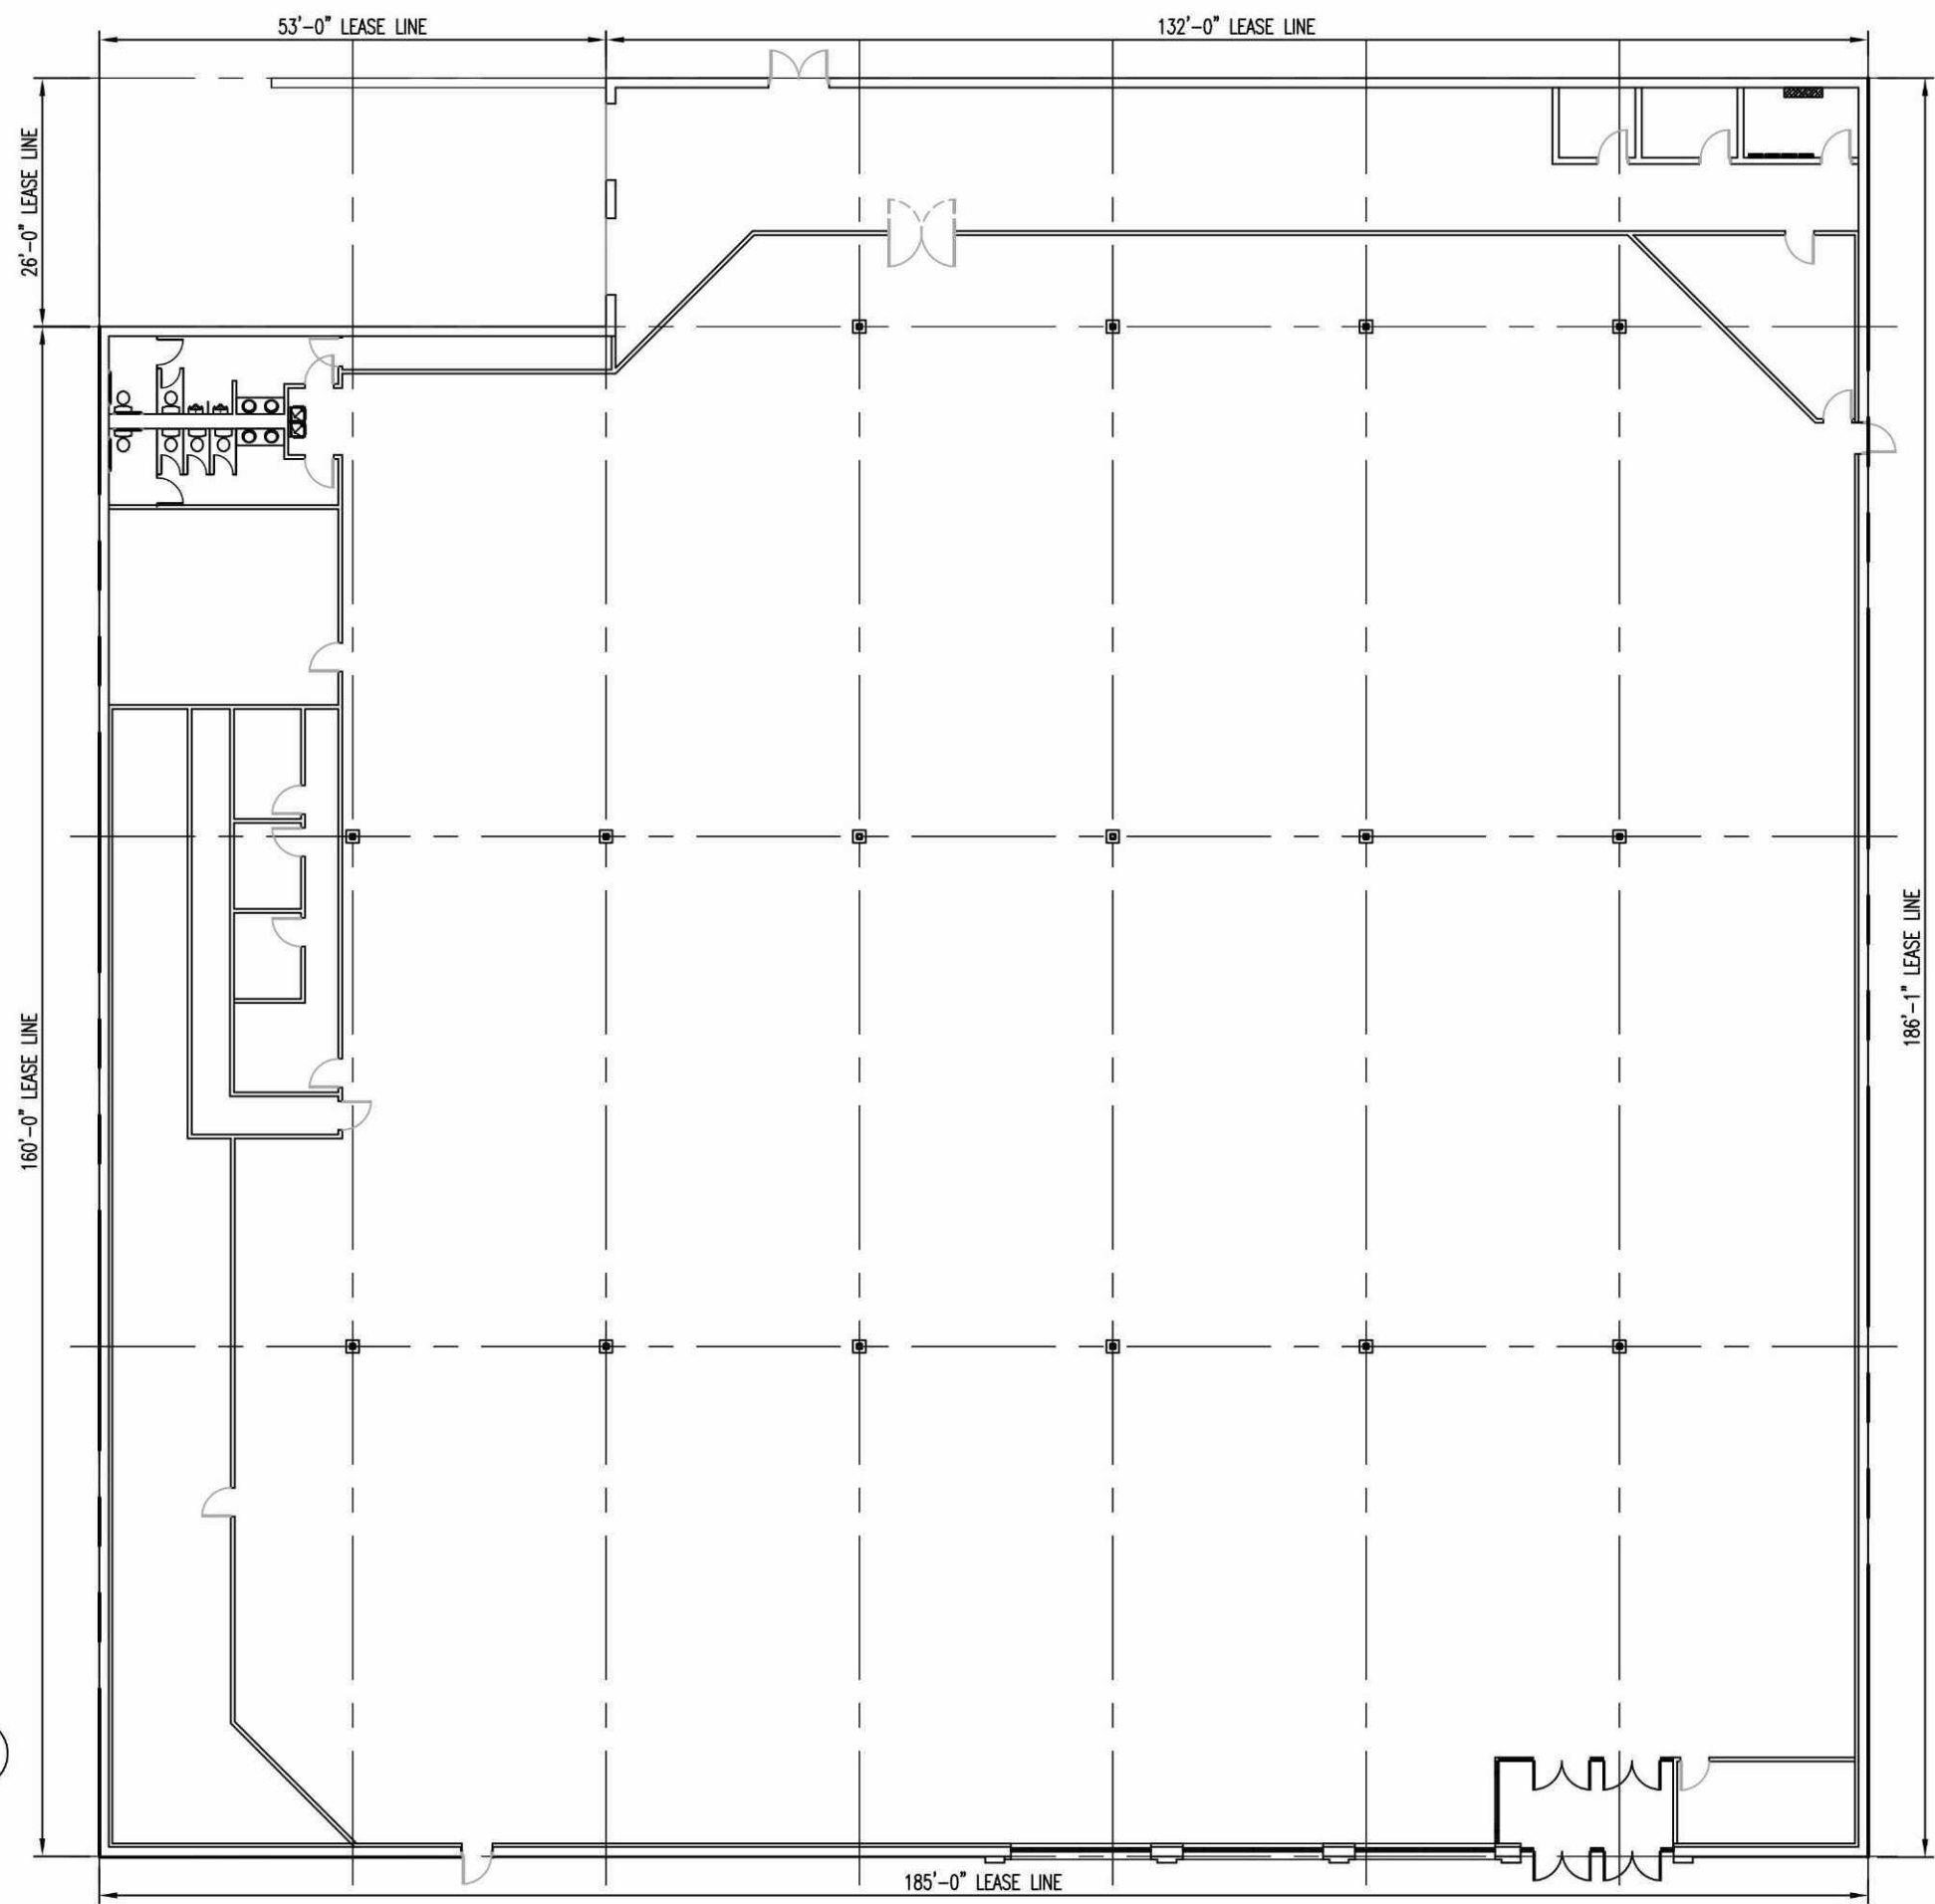

PINE TREE PLAZA
2900 DEERFIELD DR..
JANESVILLE, WI 53546
UNIT 16

SQUARE FOOTAGE: 33,032

FEBRUARY 20, 2017

LEASE OUTLINE DRAWING

SCALE: 1" = 20'-0"