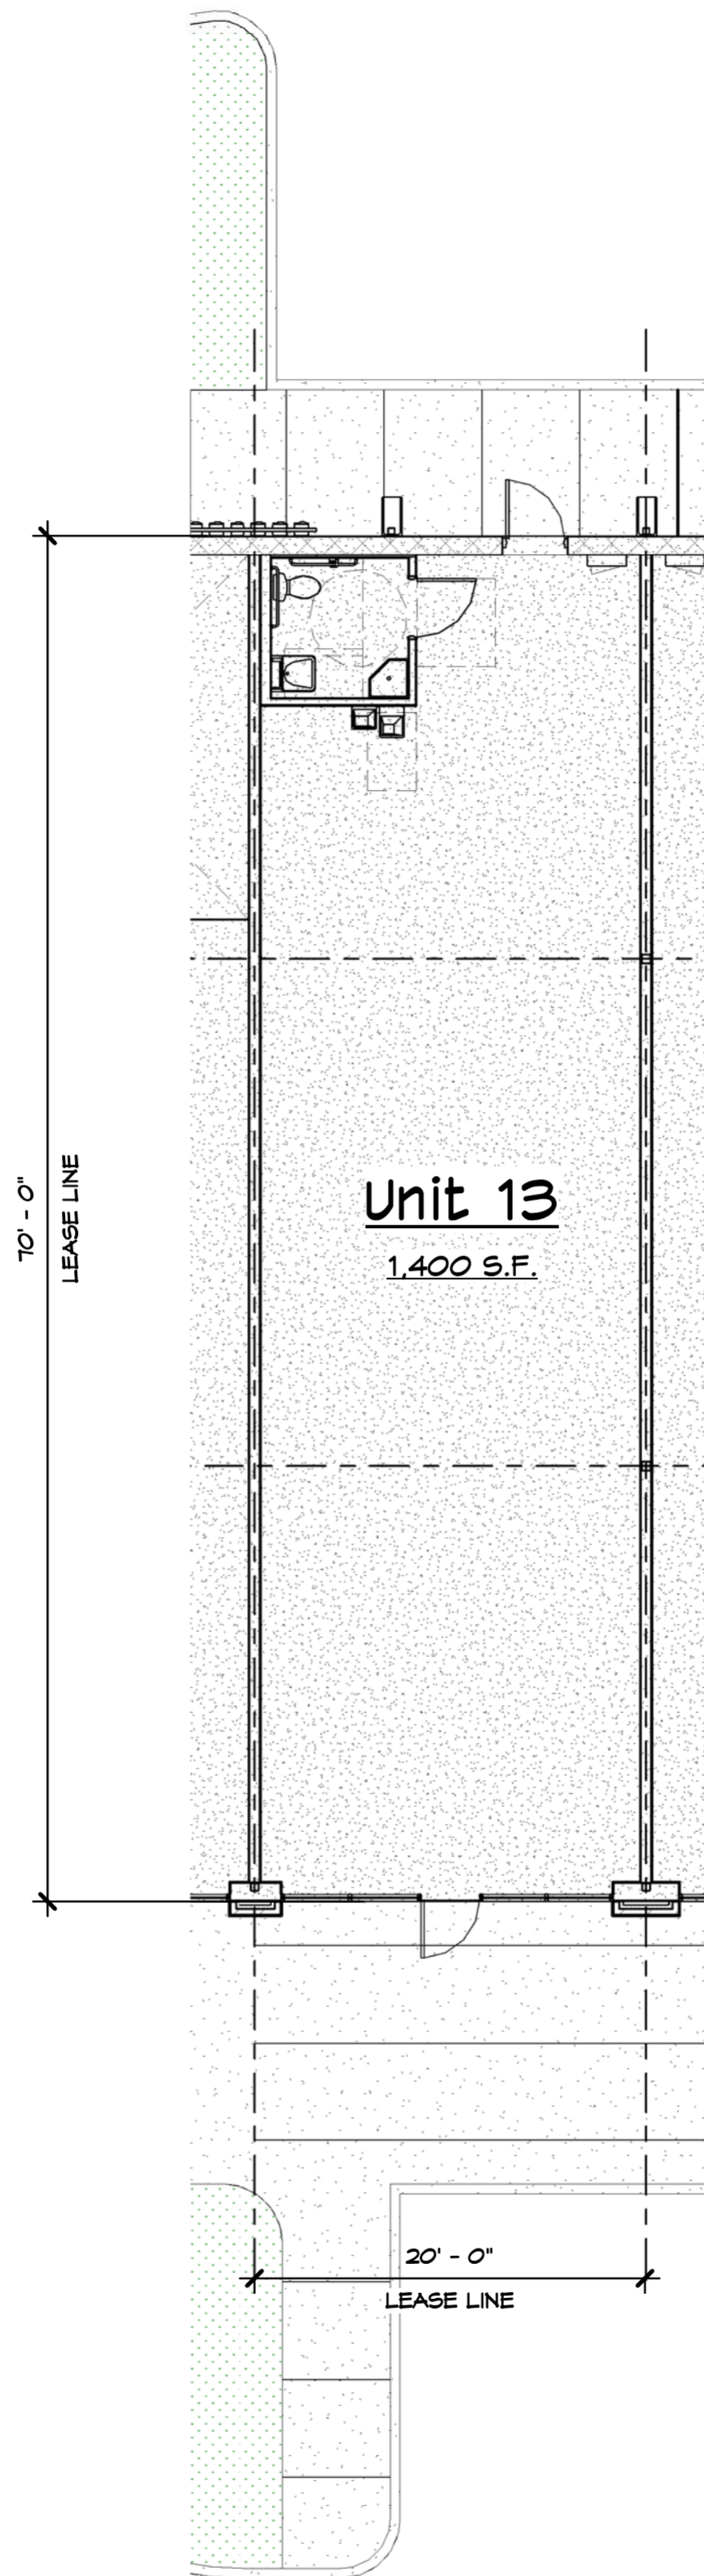

RetailCenters

FLOOR PLAN

SCALE: 1/8" = 1'-0"