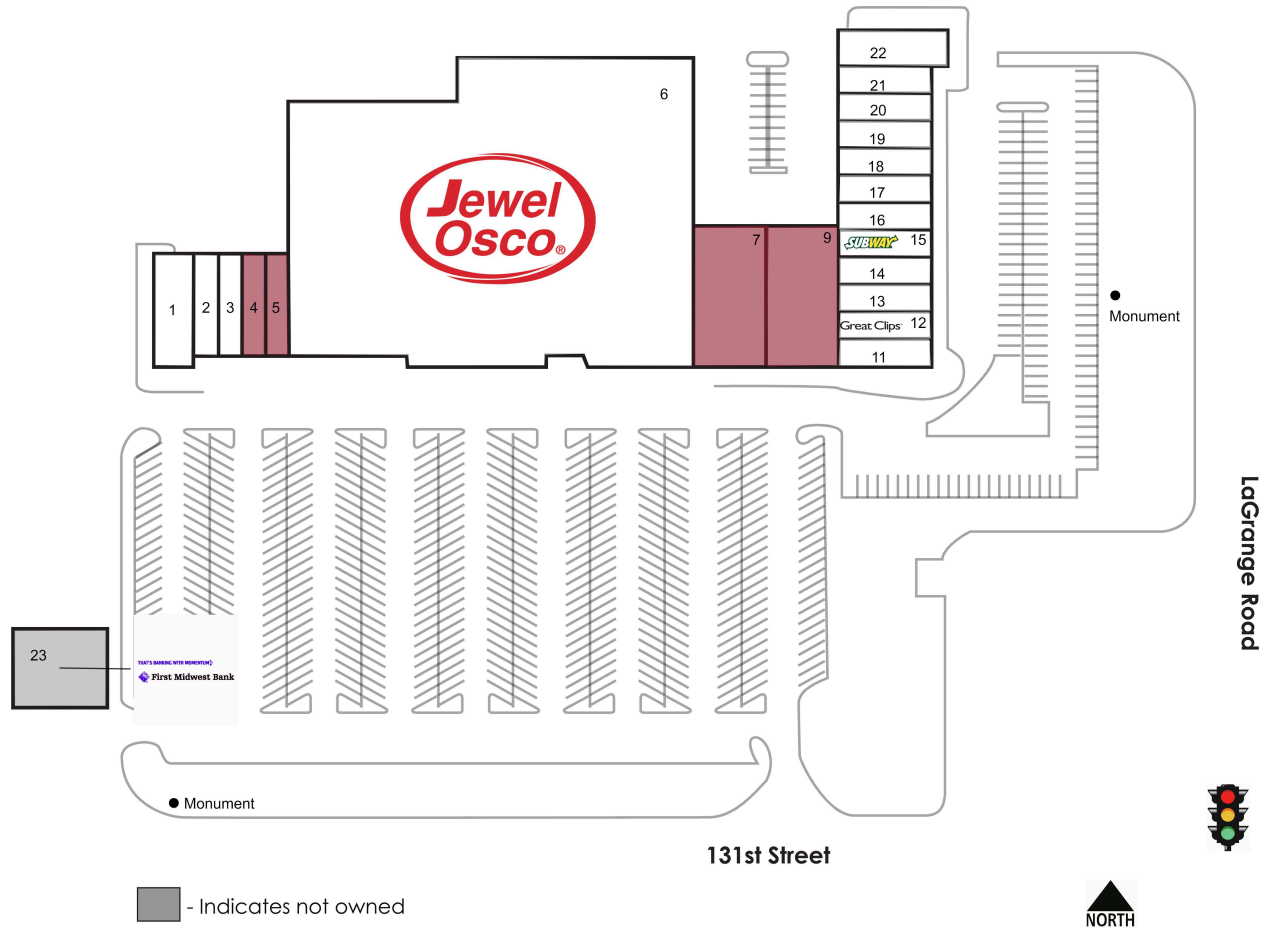

# Shoppes at Mill Creek

1 Mizu Sushi and Steak House	2,203 SF	14 El Gallo	1,200 SF
2 Lux 131 Salon & Day Spa	2,110 SF	15 Subway	1,139 SF
3 Remax	1,200 SF	16 Wild Birds Unlimited	2,000 SF
<b>4 AVAILABLE</b>	1,215 SF	17 Palos Park Cleaners	1,125 SF
<b>5 AVAILABLE</b>	1,620 SF	18 Cell Phone & Tablet Repair Center	1,133 SF
6 Jewel Osco	64,938 SF	19 Double Dragon Chinese Restaurant	1,371 SF
<b>7 AVAILABLE</b>	4,708 SF	20 Oberweis	2,684 SF
<b>9 AVAILABLE</b>	7,250 SF	21 Vapes & Tobacco	1,133 SF
11 Sal's Famous Philly Cheese Steak	1,161 SF	22 Mill Creek Dental	1,826 SF
12 Great Clips	1,214 SF	23 First Midwest Bank	
13 The Nail Spa	1,192 SF		