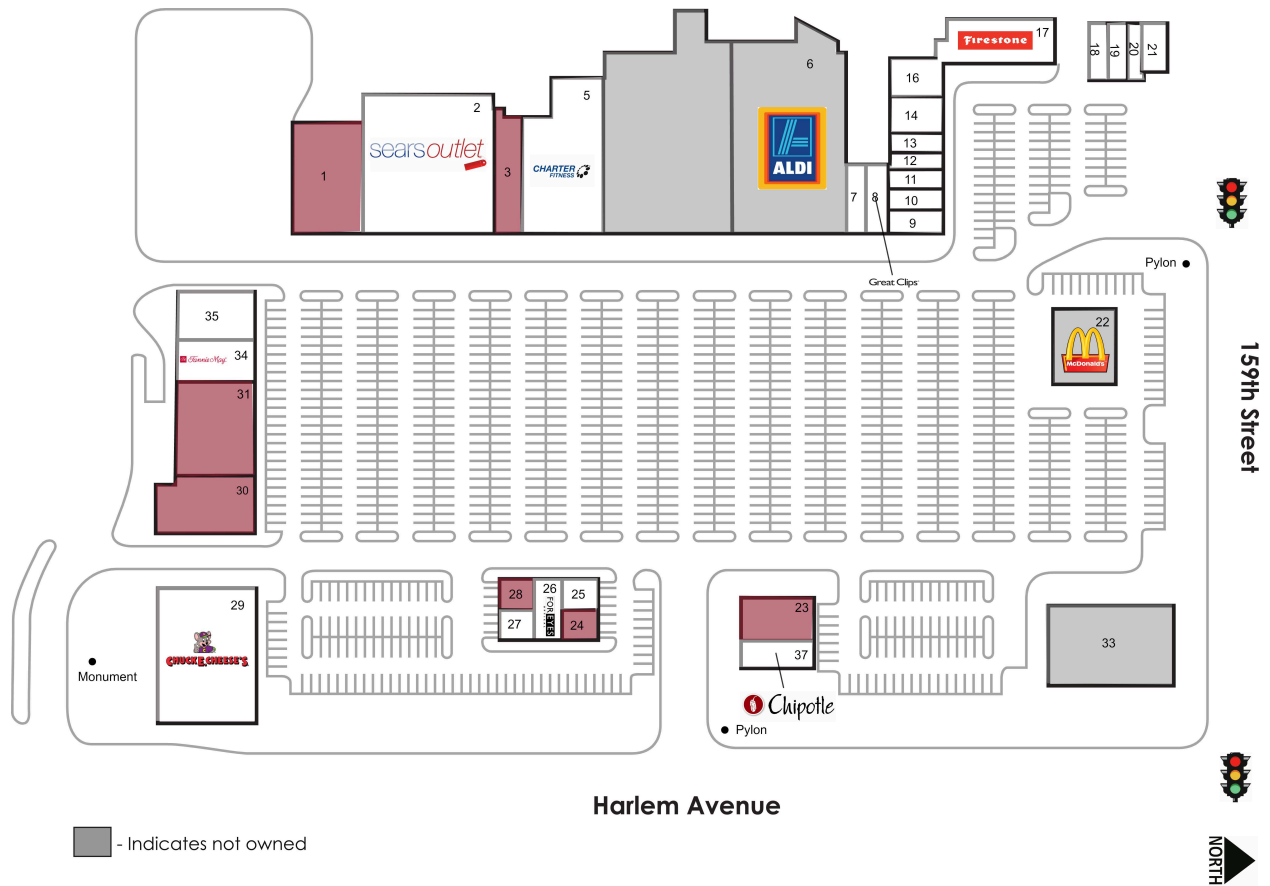

Park Center

1 Party Fortress	10,000 SF	17 Firestone	6,600 SF
2 Sears Outlet	24,480 SF	18 Frosted Donuts	1,200 SF
3 AVAILABLE	3,125 SF	19 H & R Block	1,200 SF
5 Charter Fitness	15,175 SF	20 Smoke&Vape	1,105 SF
6 Aldi		21 El Famous Burrito	1,650 SF
7 Sweet Bones BBQ	1,600 SF	22 McDonald's	
8 Great Clips	1,600 SF	23 AVAILABLE	4,060 SF
9 Just Shrimp	1,300 SF	24 AVAILABLE	1,200 SF
10 Xindy Foot Spa	1,755 SF	25 Subway	1,600 SF
11 Optimal Dental	1,620 SF	26 For Eyes Optical	2,350 SF
12 Dairy Queen	1,200 SF	27 Little Caesars	1,225 SF
13 Preet Beauties Salon	1,200 SF	28 AVAILABLE	1,225 SF
14 Betty's Bistro	2,400 SF	29 Chuck E. Cheese	15,010 SF
16 GiGi's Playhouse	3,480 SF	30 AVAILABLE	5,712 SF

Park Center

31 AVAILABLE	9,213 SF	35 Party Fortress	3,882 SF
33 Portillo's		37 Chipotle Mexican Grill	2,220 SF
34 Fannie May	3,806 SF		