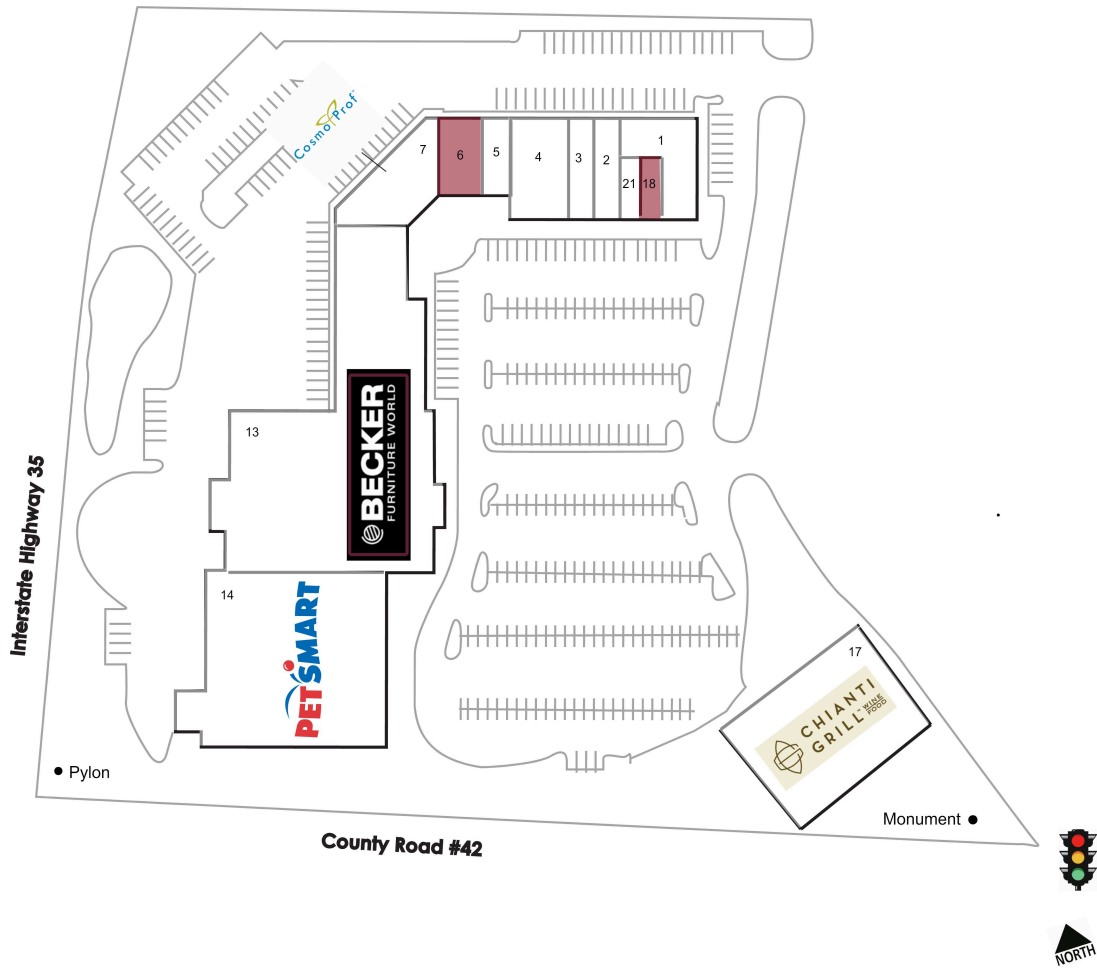

Burnsville Crossing

| | | | |
|----------------------------|----------|---------------------------|-----------|
| 1 Run N Fun | 5,320 SF | 7 Cosmo Prof | 3,145 SF |
| 2 Shiny Nails | 1,200 SF | 13 Becker Furniture World | 43,230 SF |
| 3 Scout Shop | 1,800 SF | 14 PetSmart | 26,040 SF |
| 4 \$5 Tan | 3,600 SF | 17 Chianti Grill | 6,295 SF |
| 5 Le Beaute' Salon and Spa | 3,150 SF | 18 AVAILABLE | 1,167 SF |
| 6 AVAILABLE | 1,050 SF | 21 Miracle Ear | 1,213 SF |