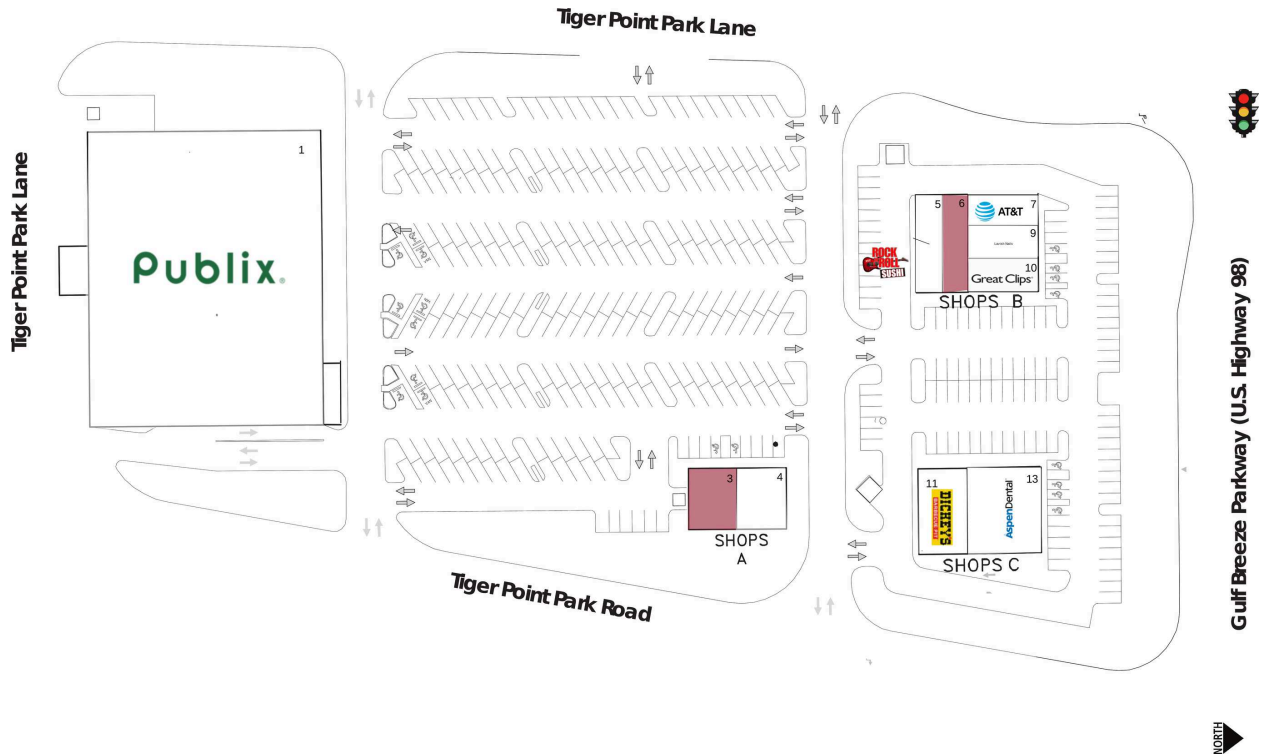

Tiger Point Pavilion

1 Publix Super Market	45,691 SF	7 AT&T	1,831 SF
2 Publix Liquor	1,434 SF	9 Lavish Nails	2,057 SF
3 AVAILABLE	2,065 SF	10 Great Clips	1,041 SF
4 Select Physical Therapy	2,087 SF	11 Dickey's Barbecue Pit	3,232 SF
5 Rock N Roll Sushi	1,624 SF	13 Aspen Dental	3,886 SF
6 AVAILABLE	1,612 SF		