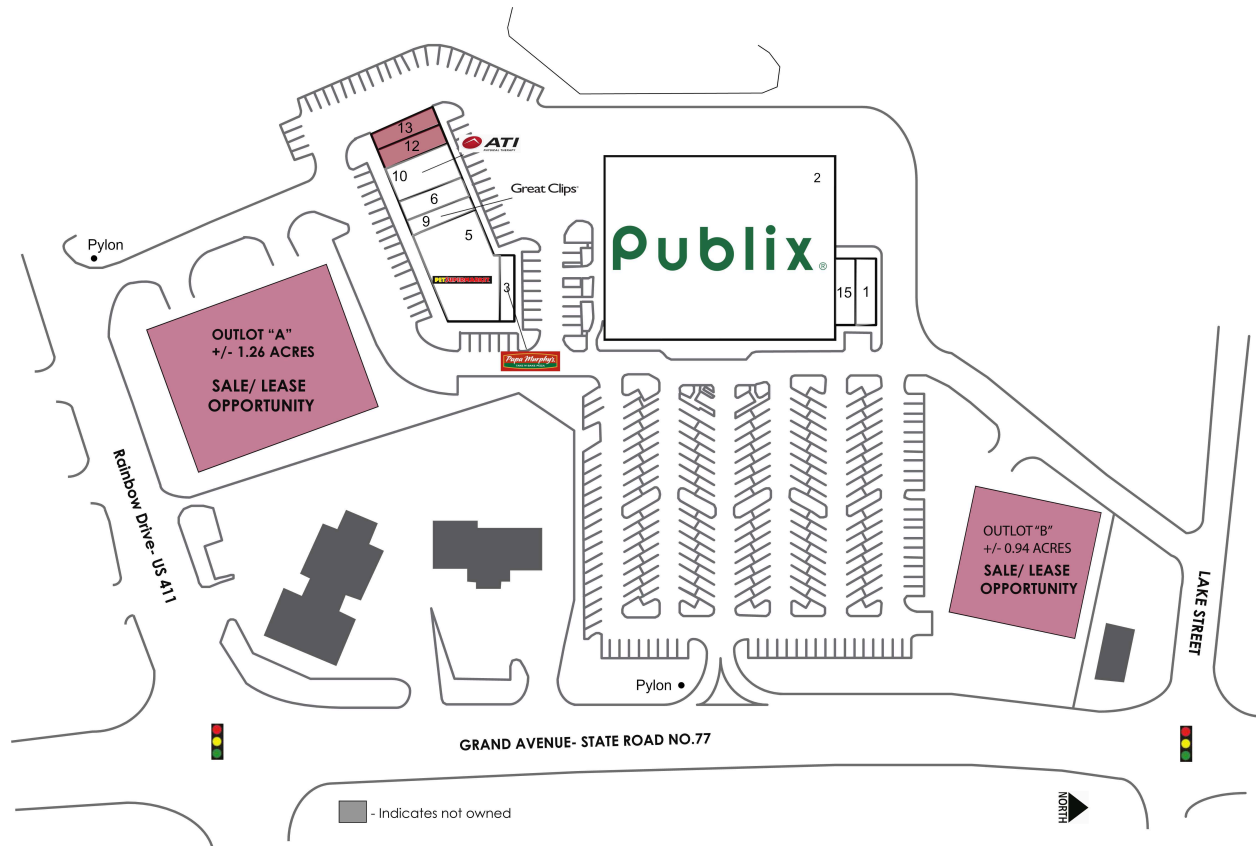

Shoppes at Rainbow Landing

1 One Main Financial	1,403 SF	10 ATI Physical Therapy	2,796 SF
2 Publix Super Market	45,600 SF	12 AVAILABLE	1,403 SF
3 Papa Murphy's	1,408 SF	13 AVAILABLE	1,397 SF
5 Pet Supermarket	6,938 SF	15 Coosa Insurance	1,408 SF
6 Lee Nails and Spa	1,400 SF	16 Outlot A	
9 Great Clips	1,057 SF	17 Outlot B	